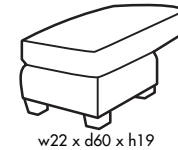

🍁 Made in Canada 🍁

Leather  Craft

TIME SQUARE

Height • 34.5 | Width • 84 | Depth • 100

▶ All Canadian Made

▶ All Italian Leather

▶ All Custom Built

▶ Top Grain Leather

▶ Hardwood Frames

TIME SQUARE

🇨🇦 Made in Canada 🇨🇦

Seat Cushion:	Laminated Foam
Back Cushion:	Ultracell Foam
Construction:	No Sag
Showwood Finish:	Walnut
Arm Height:	25.5"
Seat Height:	19"
Seat Depth:	21"
Leg Height:	5"