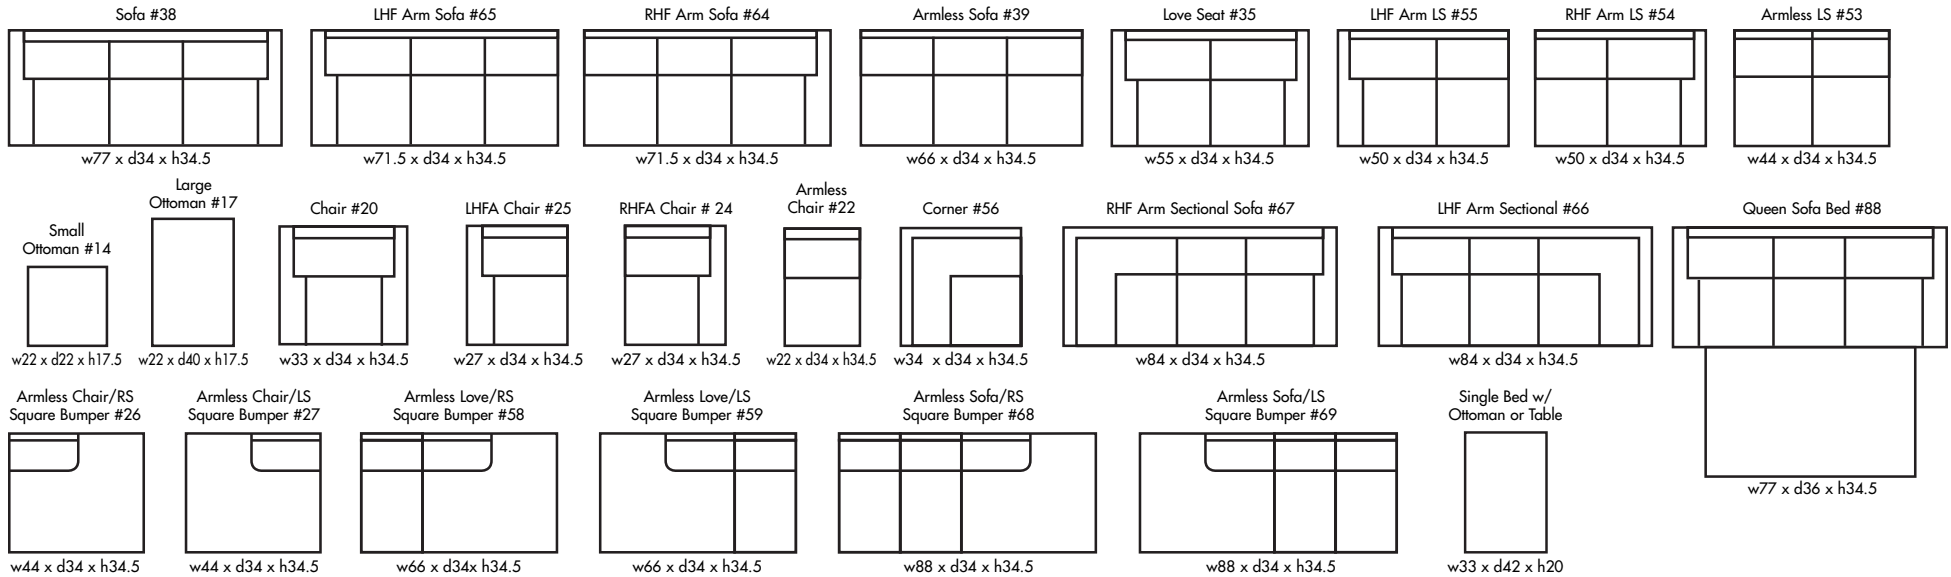

🍁 Made in Canada 🍁

Leather  Craft

TIME SQUARE

Height • 34.5 | Width • 84 | Depth • 100

▶ All Canadian Made

▶ All Italian Leather

▶ All Custom Built

▶ Top Grain Leather

▶ Hardwood Frames

TIME SQUARE

🇨🇦 Made in Canada 🇨🇦

Seat Cushion:	Laminated Foam
Back Cushion:	Ultracell Foam
Construction:	No Sag
Showwood Finish:	Walnut
Arm Height:	25.5"
Seat Height:	19"
Seat Depth:	21"
Leg Height:	5"