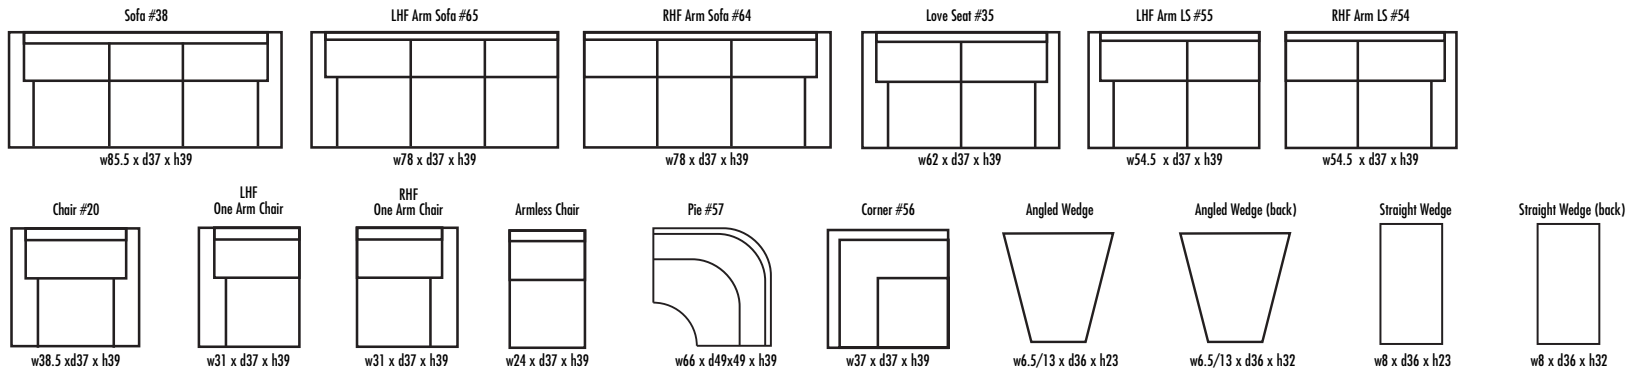

🍁 Made in Canada 🍁

Leather  Craft

TEXAS E

Height • 39 | Width • 85.5 | Depth • 37

▶ All Canadian Made

▶ All Italian Leather

▶ All Custom Built

▶ Top Grain Leather

▶ Hardwood Frames

T E X A S E

🍁 Made in Canada 🍁

Seat Cushion:	2.5 LBS Foam Fibre Wrap
Back Cushion:	Poly Fibre and Foam
Construction:	No Sag
Showwood Finish:	None
Arm Height:	24"
Seat Height:	18.5"
Seat Depth:	20.5"
Leg Height:	Metal Base