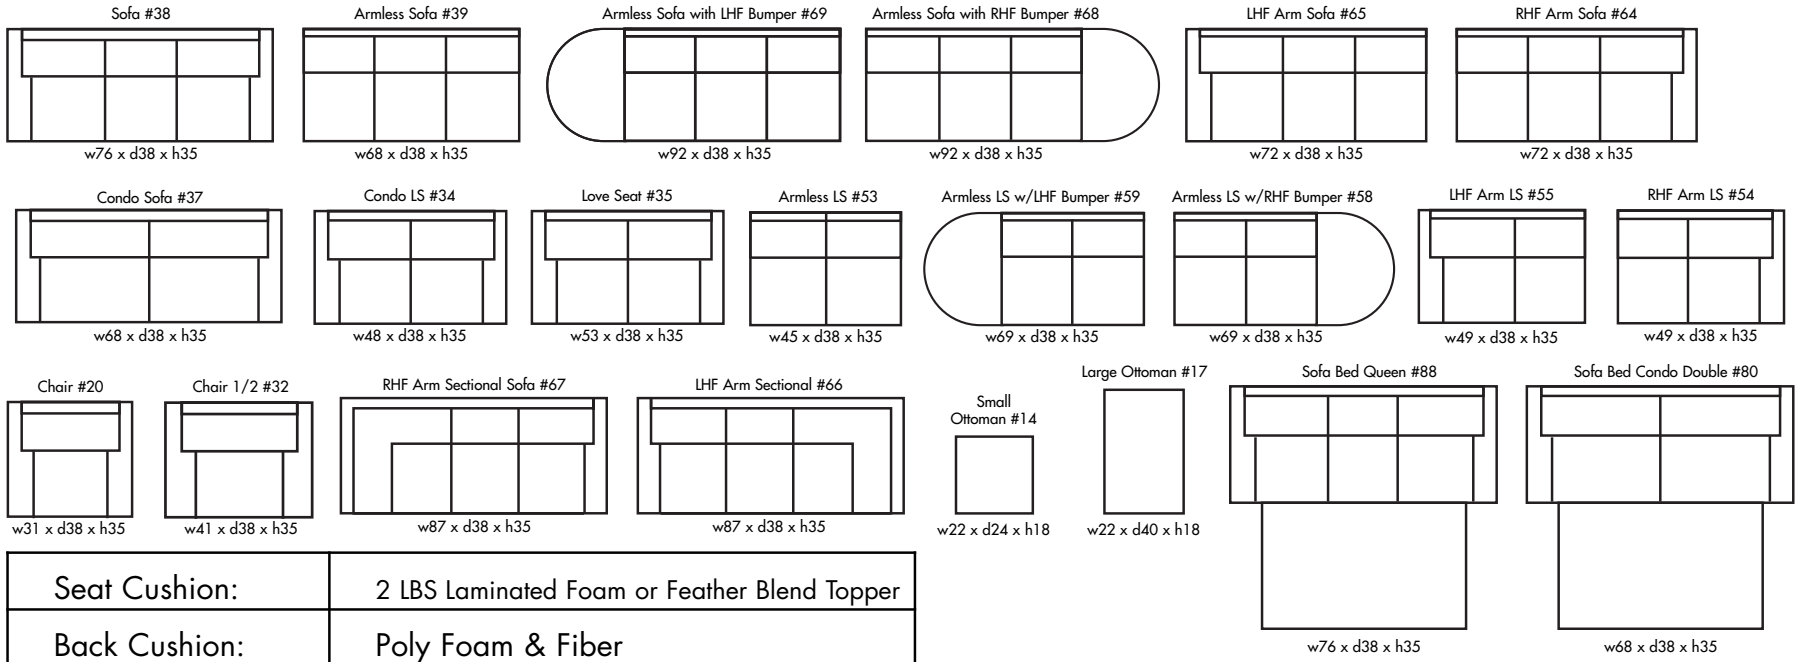

🇨🇦 Made in Canada 🇨🇦

SANTANA

Height • 35 | Width • 76 | Depth • 38

▶ All Canadian Made

▶ All Italian Leather

▶ All Custom Built

▶ Top Grain Leather

▶ Hardwood Frames

SANTANA

✦ Made in Canada ✦

Seat Cushion:	2 LBS Laminated Foam or Feather Blend Topper
Back Cushion:	Poly Foam & Fiber
Construction:	No Sag
Showwood Finish:	Espresso
Arm Height:	23"
Seat Height:	18.5"
Seat Depth:	21"
Leg Height:	4"