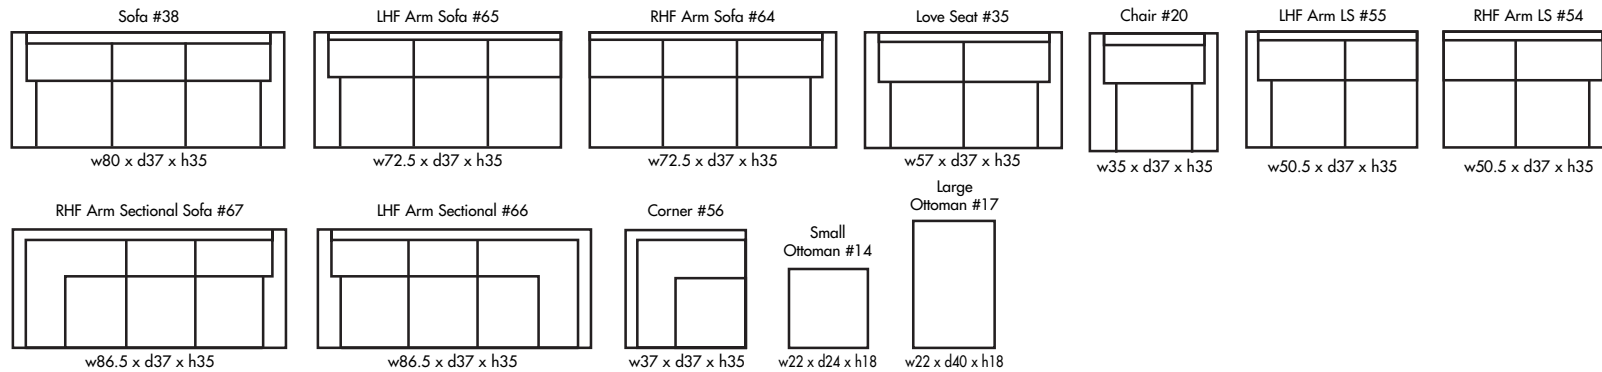

🍁 Made in Canada 🍁

Leather  Craft

SAN DIEGO

Height • 35 | Width • 110 | Depth • 86.5

▶ All Canadian Made

▶ All Italian Leather

▶ All Custom Built

▶ Top Grain Leather

▶ Hardwood Frames

SAN DIEGO

🍁 Made in Canada 🍁

Seat Cushion:	2.00 LBS Laminated Foam
Back Cushion:	Poly Fiber and Foam
Construction:	No Sag
Showwood Finish:	Espresso
Arm Height:	26.5"
Seat Height:	19"
Seat Depth:	20.5"
Leg Height:	4.5"