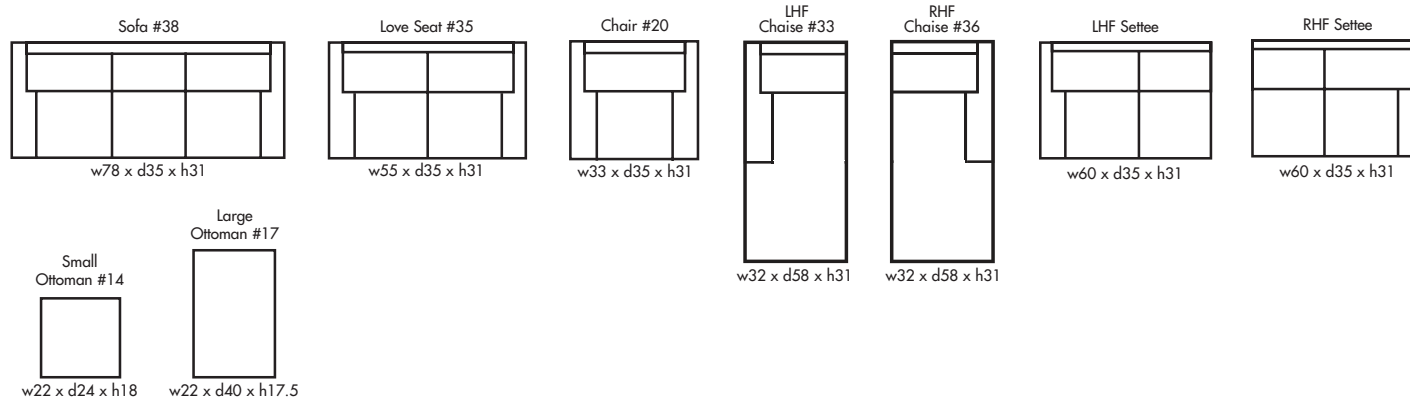

🍁 Made in Canada 🍁

METROPOLITAN 400

Height • 31 | Width • 78 | Depth • 35

▶ All Canadian Made

▶ All Italian Leather

▶ All Custom Built

▶ Top Grain Leather

▶ Hardwood Frames

METROPOLITAN 400

✦ Made in Canada ✦

Seat Cushion:	2.00 LBS Foam & Fiber
Back Cushion:	Foam & Fibre
Construction:	No Sag
Showwood Finish:	Expresso
Arm Height:	25"
Seat Height:	18"
Seat Depth:	22"
Leg Height:	6"