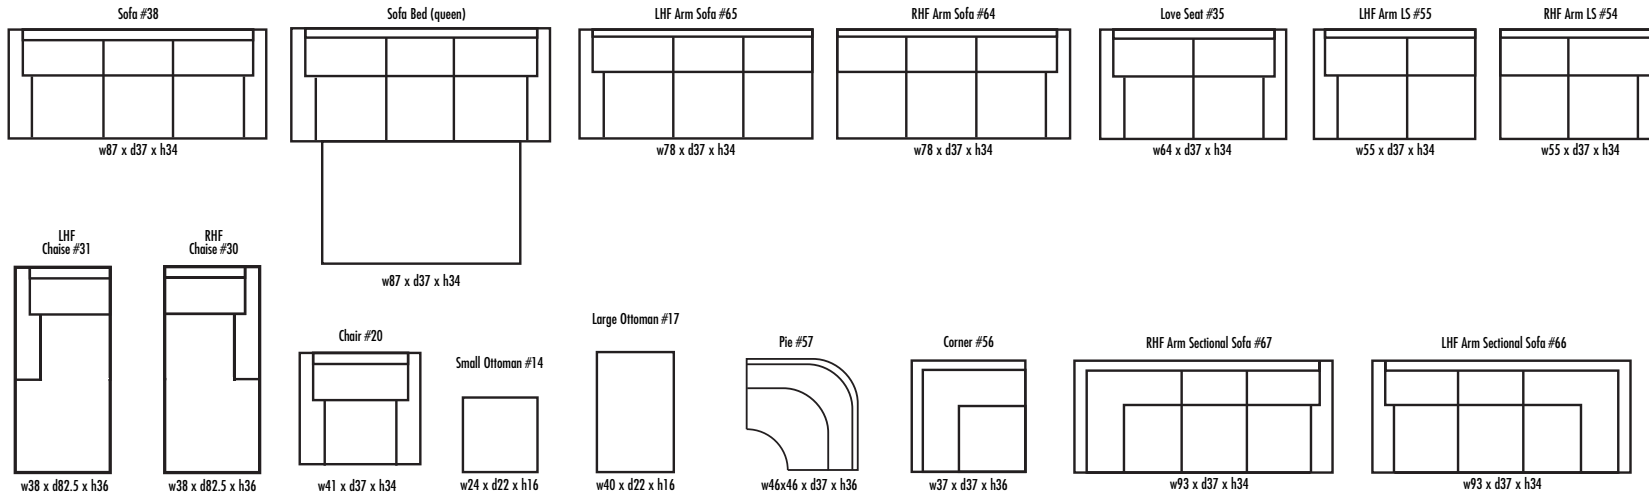

🇨🇦 Made in Canada 🇨🇦

Leather  Craft

M A T H E W

Height • 34 | Width • 115 | Depth • 93

▶ All Canadian Made

▶ All Italian Leather

▶ All Custom Built

▶ Top Grain Leather

▶ Hardwood Frames

M A T H E W

✦ Made in Canada ✦

Seat Cushion:	2 LBS Laminated Foam
Back Cushion:	Poly Fibre and Foam
Construction:	No Sag
Showwood Finish:	Espresso
Arm Height:	23"
Seat Height:	17"
Seat Depth:	21"
Leg Height:	2.5"