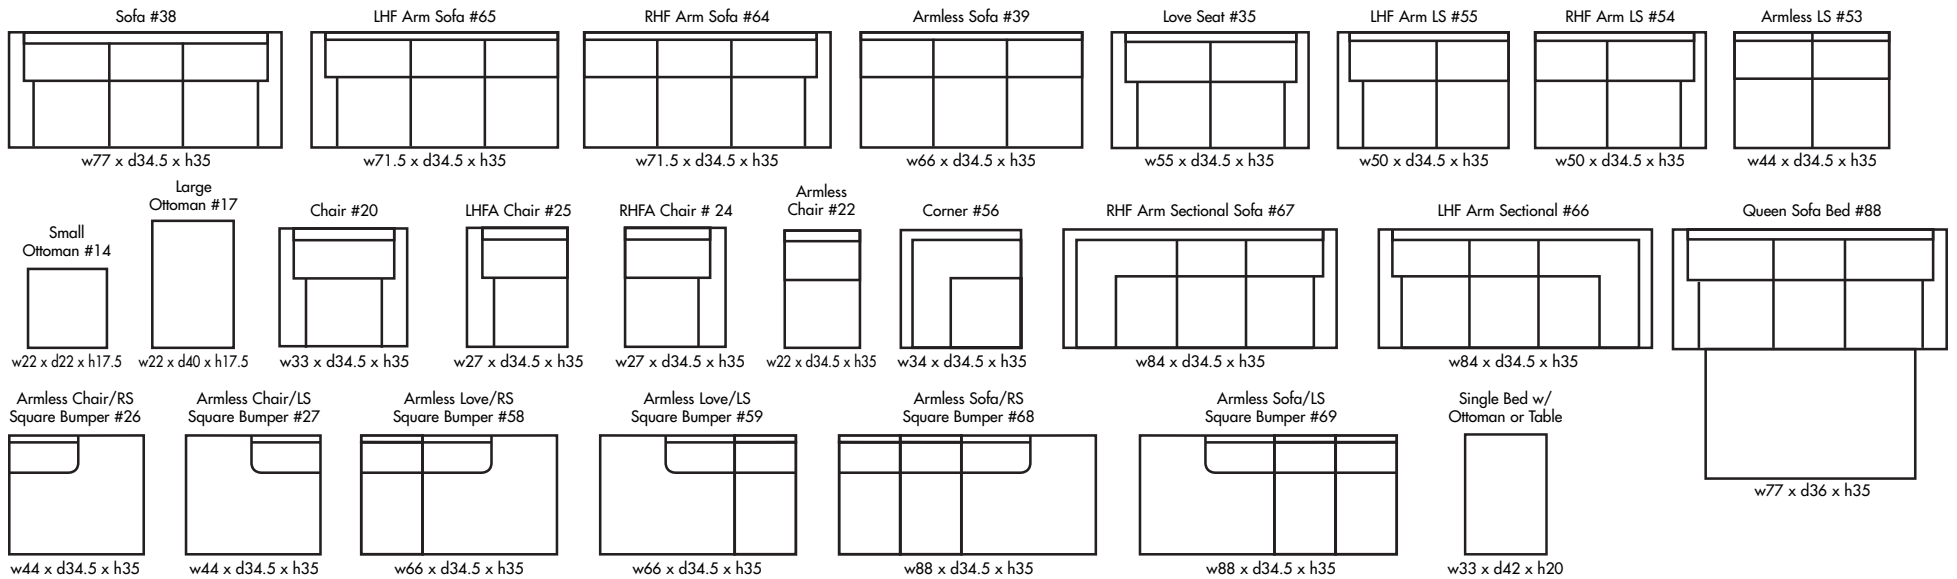

## MAPLE SQUARE

Height • 35 | Width • 106 x 83 | Depth • 60

▶ All Canadian Made

▶ All Italian Leather

▶ All Custom Built

▶ Top Grain Leather

▶ Hardwood Frames

# MAPLE SQUARE

🍁 Made in Canada 🍁

Chaise Kit #21

Seat Cushion:	Laminated Foam
Back Cushion:	Ultracell Foam
Construction:	No Sag
Showwood Finish:	Walnut
Arm Height:	26"
Seat Height:	19"
Seat Depth:	21"
Leg Height:	5"