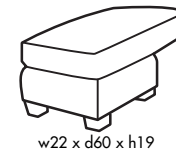

## MAPLE SQUARE

Height • 35 | Width • 106 x 83 | Depth • 60

▶ All Canadian Made

▶ All Italian Leather

▶ All Custom Built

▶ Top Grain Leather

▶ Hardwood Frames

# MAPLE SQUARE

🍁 Made in Canada 🍁

Chaise Kit #21

Seat Cushion:	Laminated Foam
Back Cushion:	Ultracell Foam
Construction:	No Sag
Showwood Finish:	Walnut
Arm Height:	26"
Seat Height:	19"
Seat Depth:	21"
Leg Height:	5"