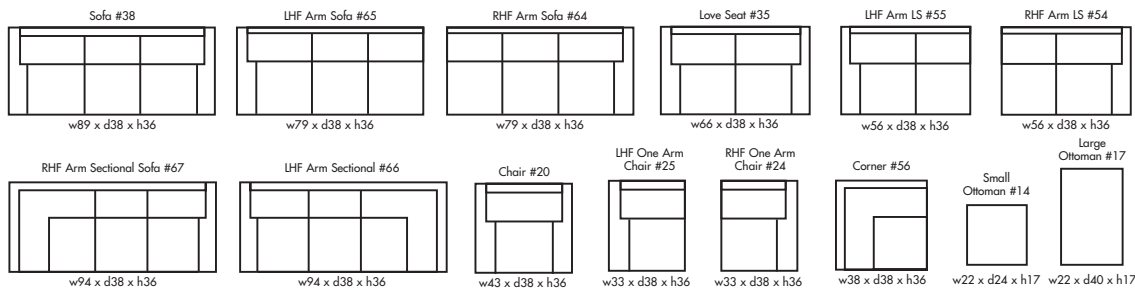

🇨🇦 Made in Canada 🇨🇦

MANCHESTER

Height • 36 | Width • 95 | Depth • 118

▶ All Canadian Made

▶ All Italian Leather

▶ All Custom Built

▶ Top Grain Leather

▶ Hardwood Frames

MANCHESTER

🇨🇦 Made in Canada 🇨🇦

Seat Cushion:	2 LBS Laminated Foam
Back Cushion:	Poly Fiber and Foam
Construction:	No Sag
Showwood Finish:	Espresso
Arm Height:	23"
Seat Height:	17"
Seat Depth:	21"
Leg Height:	2"