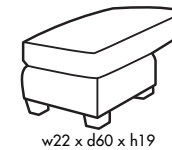

Seat Cushion:	Laminated Foam
Back Cushion:	Ultracell Foam
Construction:	No Sag
Showwood Finish:	Walnut
Arm Height:	25.5"
Seat Height:	19"
Seat Depth:	21"
Leg Height:	5"

Chaise Kit #21