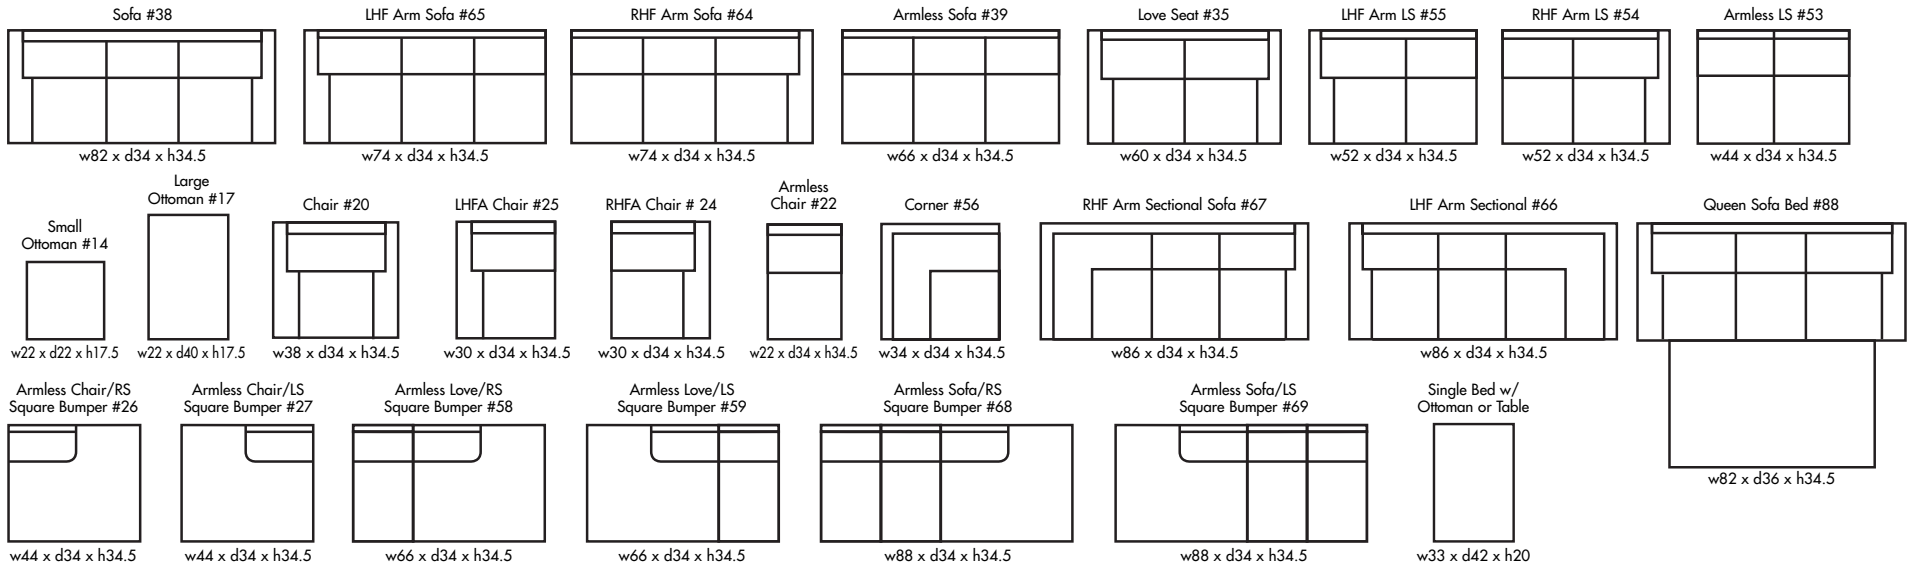

🍁 Made in Canada 🍁

Leather  Craft

MADISON SQUARE

Height • 34.5 | Width • 86 | Depth • 86

▶ All Canadian Made

▶ All Italian Leather

▶ All Custom Built

▶ Top Grain Leather

▶ Hardwood Frames

M A D I S O N S Q U A R E

🍁 Made in Canada 🍁

Seat Cushion:	Laminated Foam
Back Cushion:	Ultracell Foam
Construction:	No Sag
Showwood Finish:	Walnut
Arm Height:	25.5"
Seat Height:	19"
Seat Depth:	21"
Leg Height:	5"