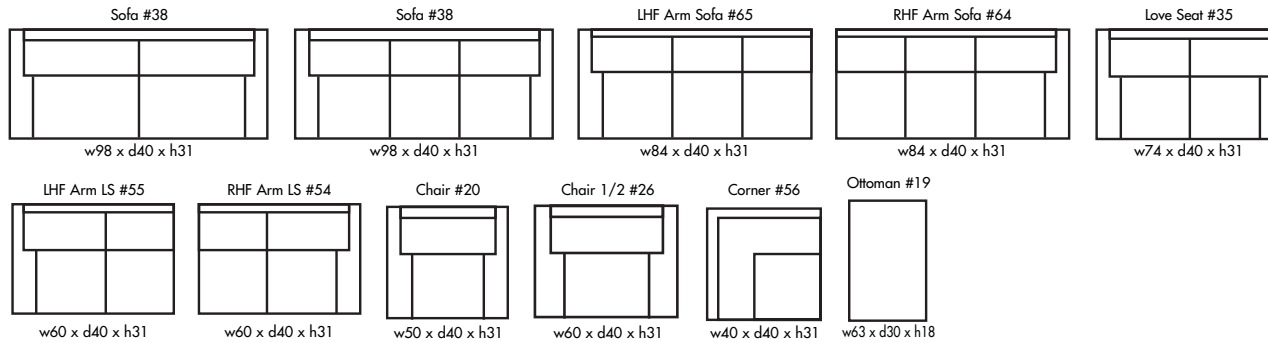

🍁 Made in Canada 🍁

LOUISIANA

Height • 31 | Width • 98 | Depth • 40

Also available as 3 over 3

▶ All Canadian Made

▶ All Italian Leather

▶ All Custom Built

▶ Top Grain Leather

▶ Hardwood Frames

LOUISIANA

🍁 Made in Canada 🍁

Seat Cushion:	Feather Blend Seats
Back Cushion:	Poly Fiber and Foam
Construction:	No Sag
Showwood Finish:	Espresso
Arm Height:	31"
Seat Height:	20"
Seat Depth:	23.5"
Leg Height:	1.5"