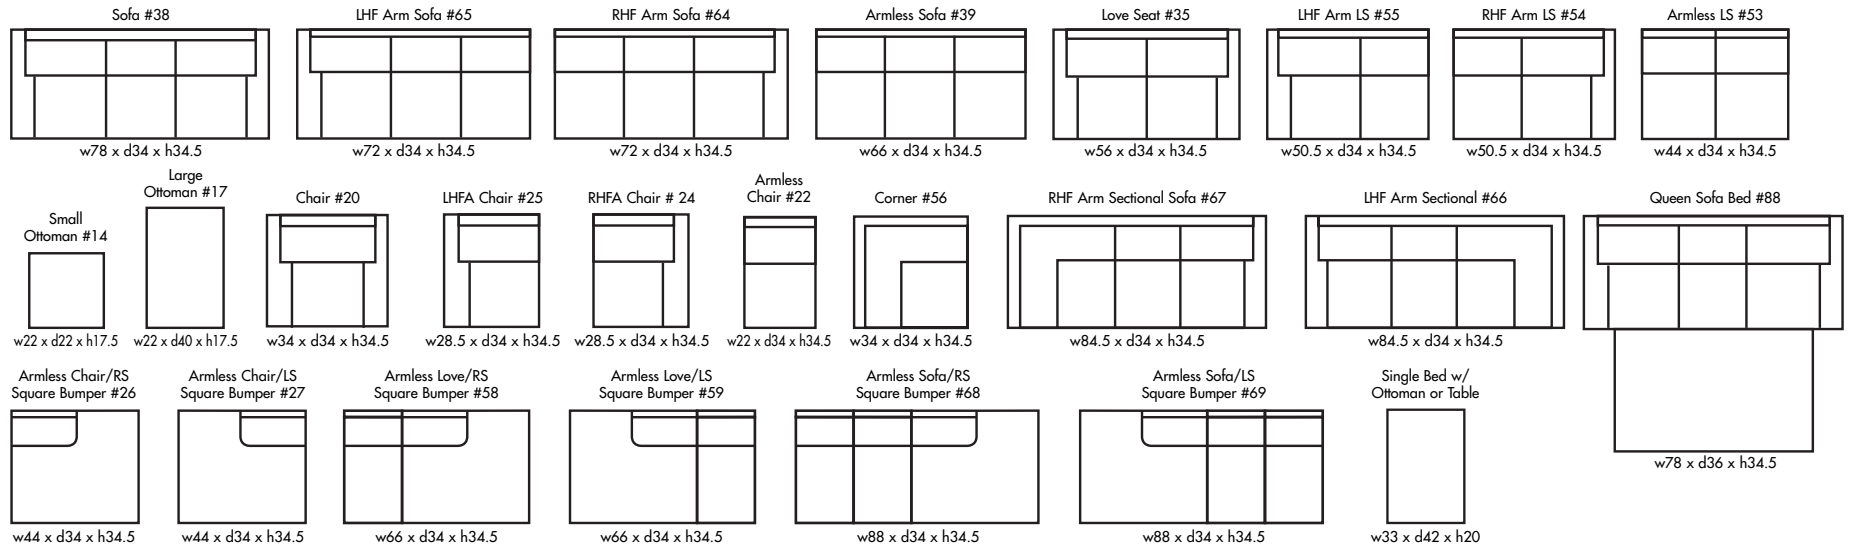

## LONDON SQUARE

Height • 34.5 | Width • 78 | Depth • 34

▶ All Canadian Made

▶ All Italian Leather

▶ All Custom Built

▶ Top Grain Leather

▶ Hardwood Frames

# L O N D O N      S Q U A R E

✦ Made in Canada ✦

Seat Cushion:	Laminated Foam
Back Cushion:	Ultracell Foam
Construction:	No Sag
Showwood Finish:	Walnut
Arm Height:	25.5"
Seat Height:	19"
Seat Depth:	21"
Leg Height:	5"