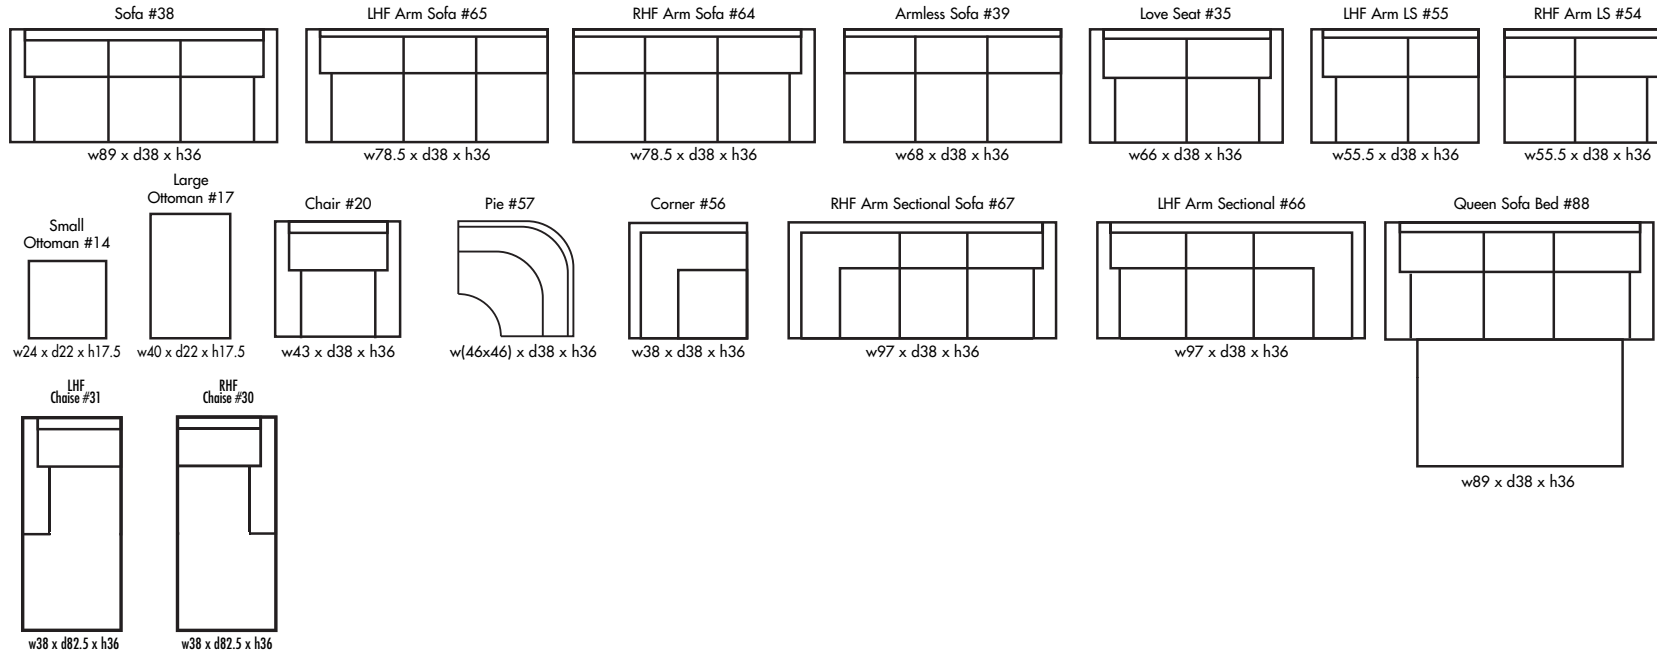

🍁 Made in Canada 🍁

Leather  Craft

L I S A B

Height • 36 | Width • 116.5 | Depth • 82.5

▶ All Canadian Made

▶ All Italian Leather

▶ All Custom Built

▶ Top Grain Leather

▶ Hardwood Frames

L I S A B S E C T I O N A L

🍁 Made in Canada 🍁

Seat Cushion:	Laminated Foam
Back Cushion:	Polyfiber and Foam
Construction:	No Sag
Showwood Finish:	Red Walnut
Arm Height:	25.5"
Seat Height:	18"
Seat Depth:	21"
Leg Height:	3"