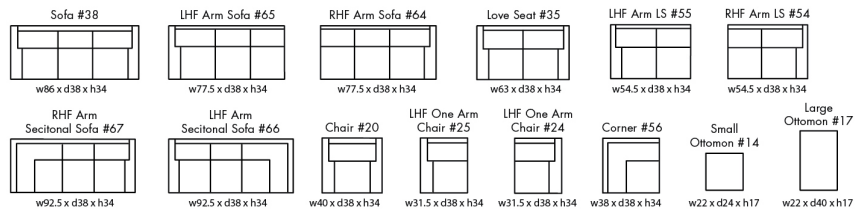

## Kent

Height • 34 | Width • 86 | Depth • 38

▶ All Canadian Made    ▶ All Italian Leather    ▶ All Custom Built    ▶ Top Grain Leather    ▶ Hardwood Frames

## KENT

↳ Made in Canada ↳

Seat Cushion:	2 Lbs laminated Foam
Back Cushion:	Poly Fiber and Foam
Construction:	No Sag
Showwood Finish:	Espresso
Arm Height:	22"
Seat Height:	17.5"
Seat Depth:	21"
Leg Height:	2"