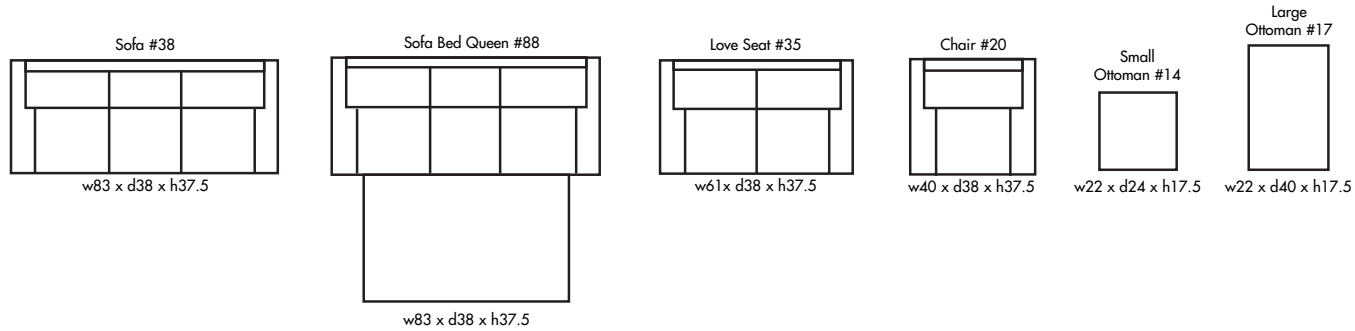

## HILLSBURG

Height • 37.5 | Width • 83 | Depth • 38

▶ All Canadian Made

▶ All Italian Leather

▶ All Custom Built

▶ Top Grain Leather

▶ Hardwood Frames

# HILLSBURG

🍁 Made in Canada 🍁

Seat Cushion:	2 LBS Laminated Foam
Back Cushion:	Poly Fiber and Foam
Construction:	No Sag
Showwood Finish:	Espresso
Arm Height:	27"
Seat Height:	20"
Seat Depth:	21"
Leg Height:	4"