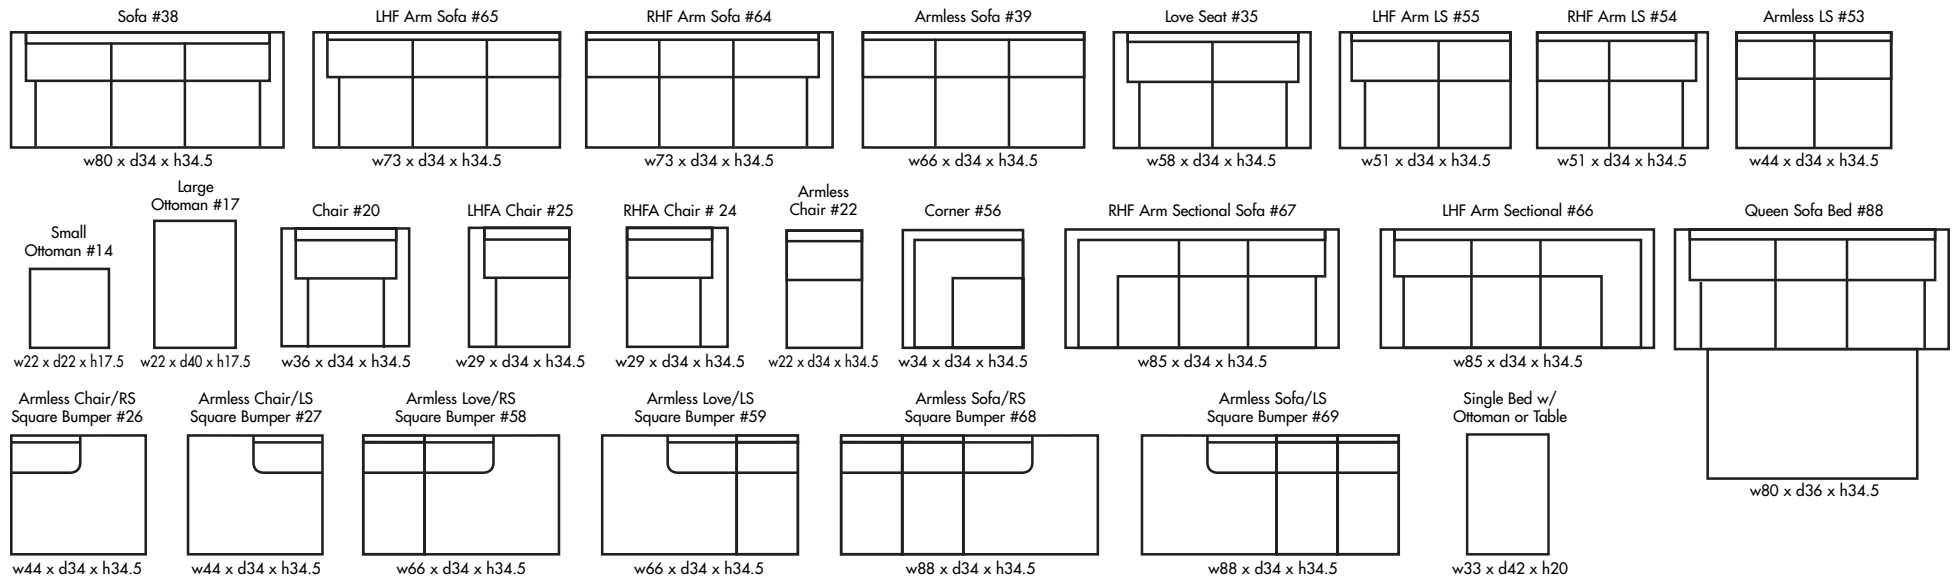

🍁 Made in Canada 🍁

Leather  Craft

DUNDAS SQUARE

Height • 34.5 | Width • 80 | Depth • 60

▶ All Canadian Made

▶ All Italian Leather

▶ All Custom Built

▶ Top Grain Leather

▶ Hardwood Frames

DUNDAS SQUARE

✦ Made in Canada ✦

Chaise Kit #21

Seat Cushion:	Laminated Foam
Back Cushion:	Ultracell Foam
Construction:	No Sag
Showwood Finish:	Walnut
Arm Height:	25.5"
Seat Height:	19"
Seat Depth:	21"
Leg Height:	5"