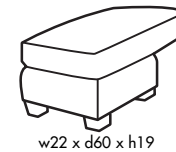

🍁 Made in Canada 🍁

Leather  Craft

DUNDAS SQUARE

Height • 34.5 | Width • 80 | Depth • 60

▶ All Canadian Made

▶ All Italian Leather

▶ All Custom Built

▶ Top Grain Leather

▶ Hardwood Frames

DUNDAS SQUARE

✦ Made in Canada ✦

Chaise Kit #21

Seat Cushion:	Laminated Foam
Back Cushion:	Ultracell Foam
Construction:	No Sag
Showwood Finish:	Walnut
Arm Height:	25.5"
Seat Height:	19"
Seat Depth:	21"
Leg Height:	5"