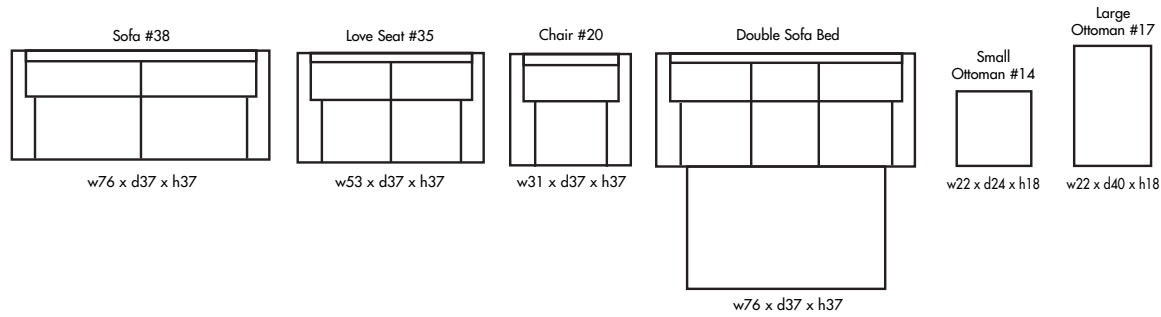

🍁 Made in Canada 🍁

Leather  Craft

CORTINA

Height • 37 | Width • 76 | Depth • 37

▶ All Canadian Made

▶ All Italian Leather

▶ All Custom Built

▶ Top Grain Leather

▶ Hardwood Frames

C O R T I N A

✦ Made in Canada ✦

Seat Cushion:	2.00 LBS Laminated Foam
Back Cushion:	Poly Fiber and Foam
Construction:	No Sag.
Showwood Finish:	Chrome
Arm Height:	23"
Seat Height:	18"
Seat Depth:	21"
Leg Height:	5"