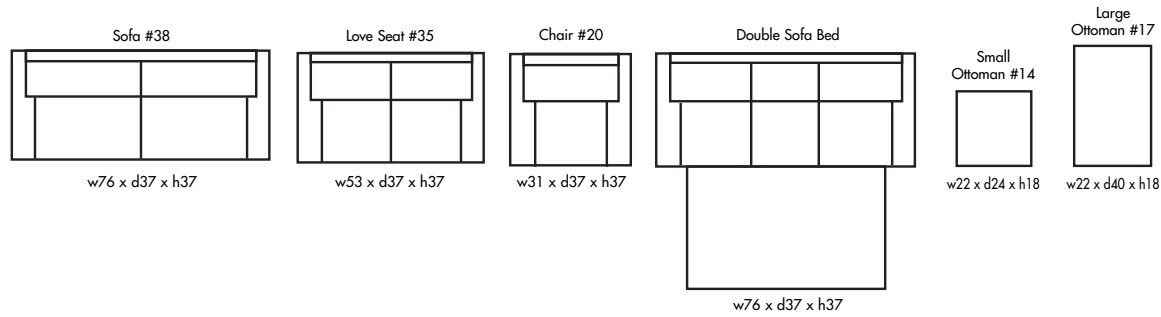

🍁 Made in Canada 🍁

CORTINA

Height • 37 | Width • 76 | Depth • 37

▶ All Canadian Made

▶ All Italian Leather

▶ All Custom Built

▶ Top Grain Leather

▶ Hardwood Frames

C O R T I N A

✦ Made in Canada ✦

Seat Cushion:	2.00 LBS Laminated Foam
Back Cushion:	Poly Fiber and Foam
Construction:	No Sag.
Showwood Finish:	Chrome
Arm Height:	23"
Seat Height:	18"
Seat Depth:	21"
Leg Height:	5"