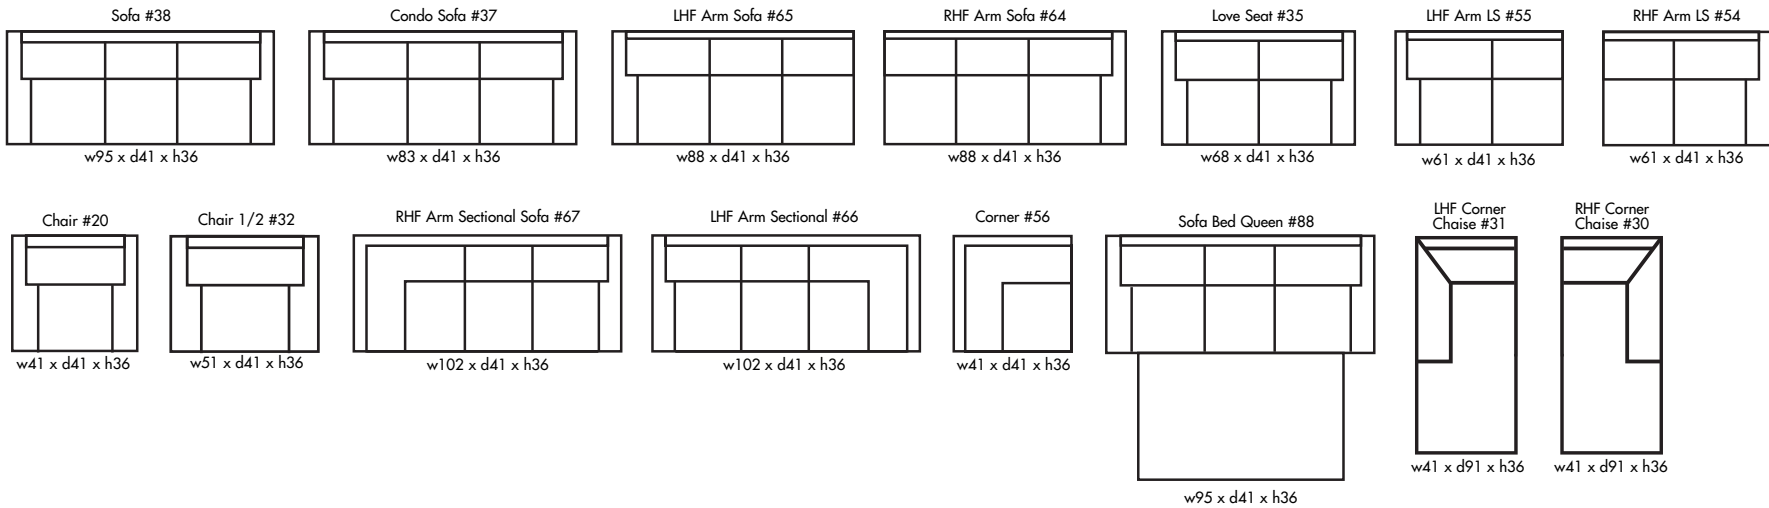

🍁 Made in Canada 🍁

Leather  Craft

CARDWELL

Height • 36 | Width • 95 | Depth • 41

▶ All Canadian Made

▶ All Italian Leather

▶ All Custom Built

▶ Top Grain Leather

▶ Hardwood Frames

CARDWELL

🍁 Made in Canada 🍁

Seat Cushion:	2 LBS Laminated Foam or Feather Blend Topper
Back Cushion:	Foam & Fiber
Construction:	No Sag
Showwood Finish:	Espresso
Arm Height:	25"
Seat Height:	20"
Seat Depth:	23"
Leg Height:	3.5"
Arm Thickness:	7"