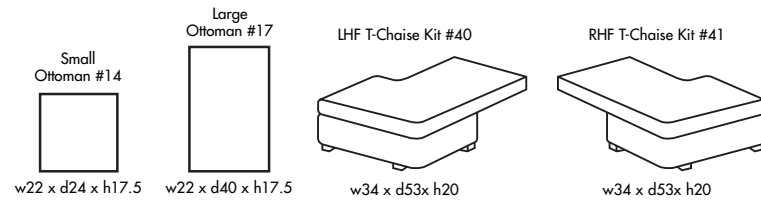

🍁 Made in Canada 🍁

Leather  Craft

CARDWELL

Height • 36 | Width • 95 | Depth • 41

▶ All Canadian Made

▶ All Italian Leather

▶ All Custom Built

▶ Top Grain Leather

▶ Hardwood Frames

CARDWELL

🍁 Made in Canada 🍁

Seat Cushion:	2 LBS Laminated Foam or Feather Blend Topper
Back Cushion:	Foam & Fiber
Construction:	No Sag
Showwood Finish:	Espresso
Arm Height:	25"
Seat Height:	20"
Seat Depth:	23"
Leg Height:	3.5"
Arm Thickness:	7"