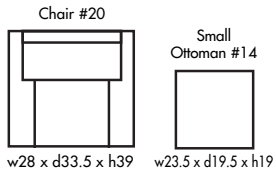

| Made in Canada 

Leather  Craft

7 4 6

Height • 39 | Width • 28 | Depth • 33.5

▶ All Canadian Made

▶ All Italian Leather

▶ All Custom Built

▶ Top Grain Leather

▶ Hardwood Frames

7 4 6

✦ Made in Canada ✦

Seat Cushion:	2.00 LBS Laminated Foam
Back Cushion:	Poly Fiber and Foam
Construction:	No Sag
Showwood Finish:	Espresso
Arm Height:	25.5"
Seat Height:	19"
Seat Depth:	21.5"
Leg Height:	8"