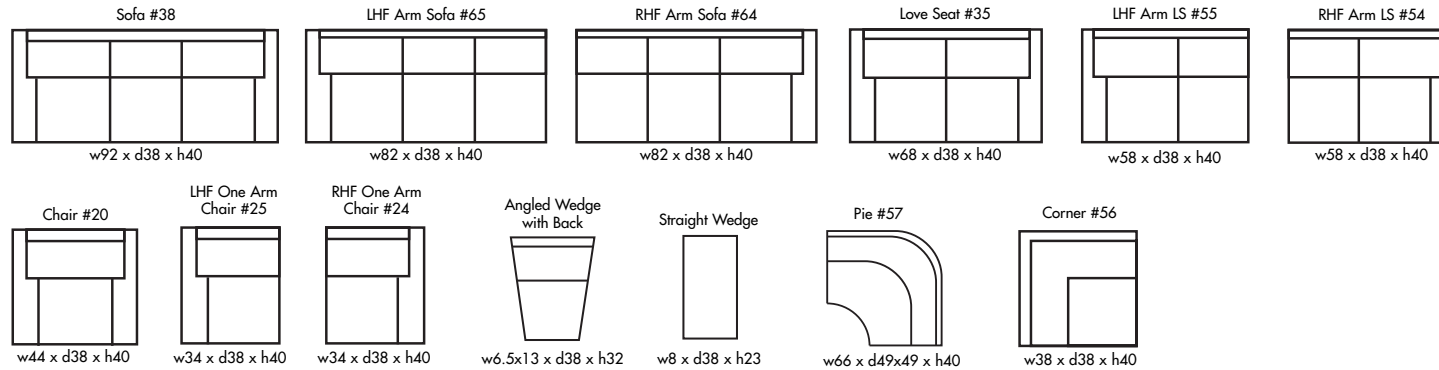

## 609 RECLINER

Height • 40 | Width • 92 | Depth • 38

▶ All Canadian Made

▶ All Italian Leather

▶ All Custom Built

▶ Top Grain Leather

▶ Hardwood Frames

# 609 RECLINER

✦ Made in Canada ✦

Seat Cushion:	2.5 LBS Foam
Back Cushion:	Poly Fiber and Foam
Construction:	No Sag
Showwood Finish:	N/A
Arm Height:	24"
Seat Height:	18"
Seat Depth:	21"
Leg Height:	Metal Base