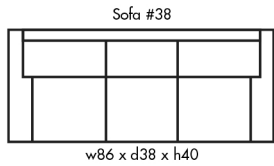

🇨🇦 Made in Canada 🇨🇦

608 RECLINER CONDO SOFA

Height • 40 | Width • 80 | Depth • 38

▶ All Canadian Made

▶ All Italian Leather

▶ All Custom Built

▶ Top Grain Leather

▶ Hardwood Frames

608 RECLINER CONDO SOFA

✦ Made in Canada ✦

| | |
|------------------|---------------------|
| Seat Cushion: | 2.5 LBS Foam |
| Back Cushion: | Poly Fiber and Foam |
| Construction: | No Sag |
| Showwood Finish: | N/A |
| Arm Height: | 24" |
| Seat Height: | 18.5" |
| Seat Depth: | 20.5" |
| Leg Height: | Metal Base |