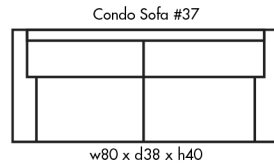

🇨🇦 Made in Canada 🇨🇦

608 RECLINER CONDO SOFA

Height • 40 | Width • 80 | Depth • 38

▶ All Canadian Made

▶ All Italian Leather

▶ All Custom Built

▶ Top Grain Leather

▶ Hardwood Frames

608 RECLINER CONDO SOFA

✦ Made in Canada ✦

| | |
|------------------|---------------------|
| Seat Cushion: | 2.5 LBS Foam |
| Back Cushion: | Poly Fiber and Foam |
| Construction: | No Sag |
| Showwood Finish: | N/A |
| Arm Height: | 24" |
| Seat Height: | 18.5" |
| Seat Depth: | 20.5" |
| Leg Height: | Metal Base |