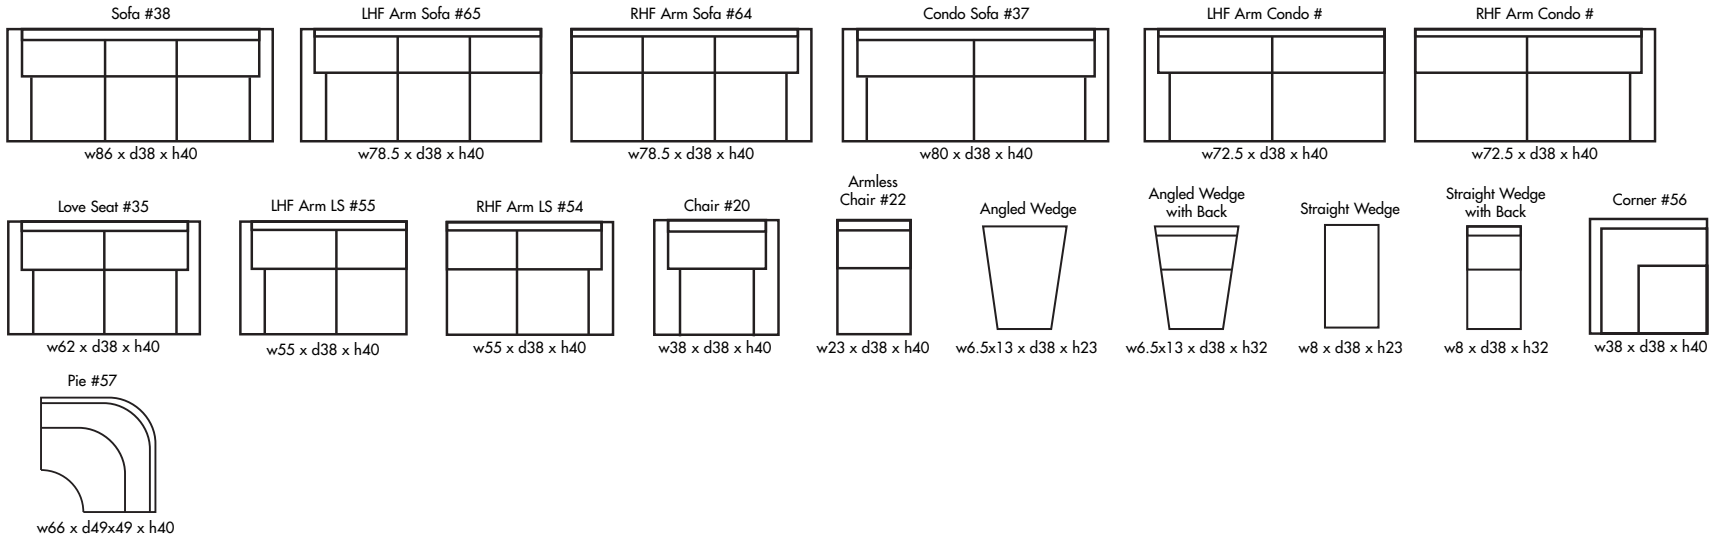

🇨🇦 Made in Canada 🇨🇦

Leather  Craft

608 RECLINER CONDO SOFA

Height • 40 | Width • 80 | Depth • 38

▶ All Canadian Made

▶ All Italian Leather

▶ All Custom Built

▶ Top Grain Leather

▶ Hardwood Frames

608 RECLINER CONDO SOFA

✦ Made in Canada ✦

Seat Cushion:	2.5 LBS Foam
Back Cushion:	Poly Fiber and Foam
Construction:	No Sag
Showwood Finish:	N/A
Arm Height:	24"
Seat Height:	18.5"
Seat Depth:	20.5"
Leg Height:	Metal Base