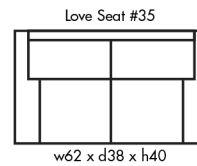

🇨🇦 Made in Canada 🇨🇦

608 RECLINER CONDO SOFA

Height • 40 | Width • 80 | Depth • 38

▶ All Canadian Made

▶ All Italian Leather

▶ All Custom Built

▶ Top Grain Leather

▶ Hardwood Frames

608 RECLINER CONDO SOFA

✦ Made in Canada ✦

| | |
|------------------|---------------------|
| Seat Cushion: | 2.5 LBS Foam |
| Back Cushion: | Poly Fiber and Foam |
| Construction: | No Sag |
| Showwood Finish: | N/A |
| Arm Height: | 24" |
| Seat Height: | 18.5" |
| Seat Depth: | 20.5" |
| Leg Height: | Metal Base |