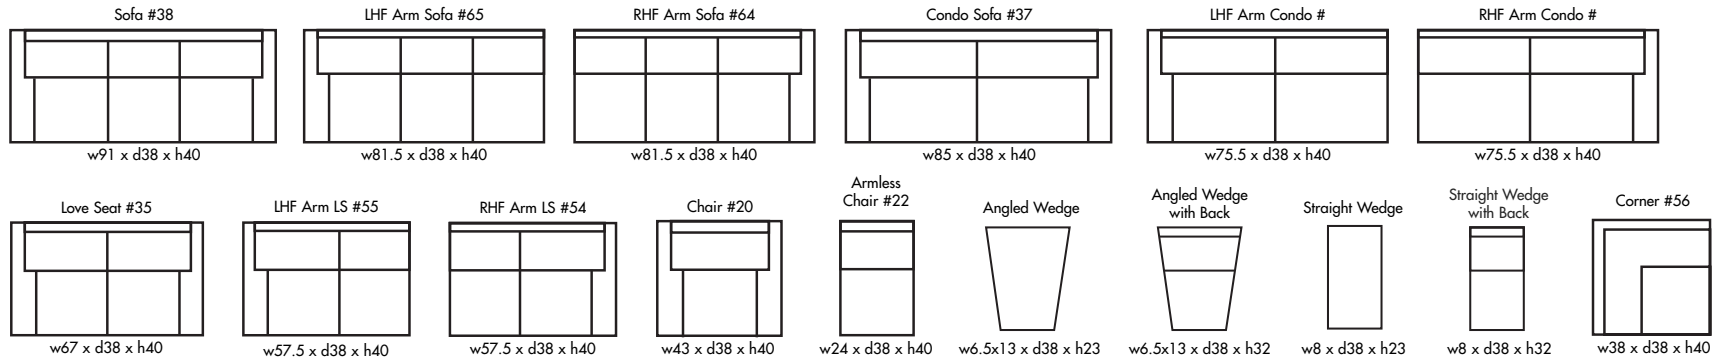

🍁 Made in Canada 🍁

Leather  Craft

607 RECLINER CONDO SOFA

Height • 40 | Width • 85 | Depth • 38

▶ All Canadian Made

▶ All Italian Leather

▶ All Custom Built

▶ Top Grain Leather

▶ Hardwood Frames

607 RECLINER CONDO SOFA

✦ Made in Canada ✦

Seat Cushion:	2.5 LBS Foam
Back Cushion:	Poly Fiber and Foam
Construction:	No Sag
Showwood Finish:	N/A
Arm Height:	25"
Seat Height:	18.5"
Seat Depth:	20"
Leg Height:	Metal Base