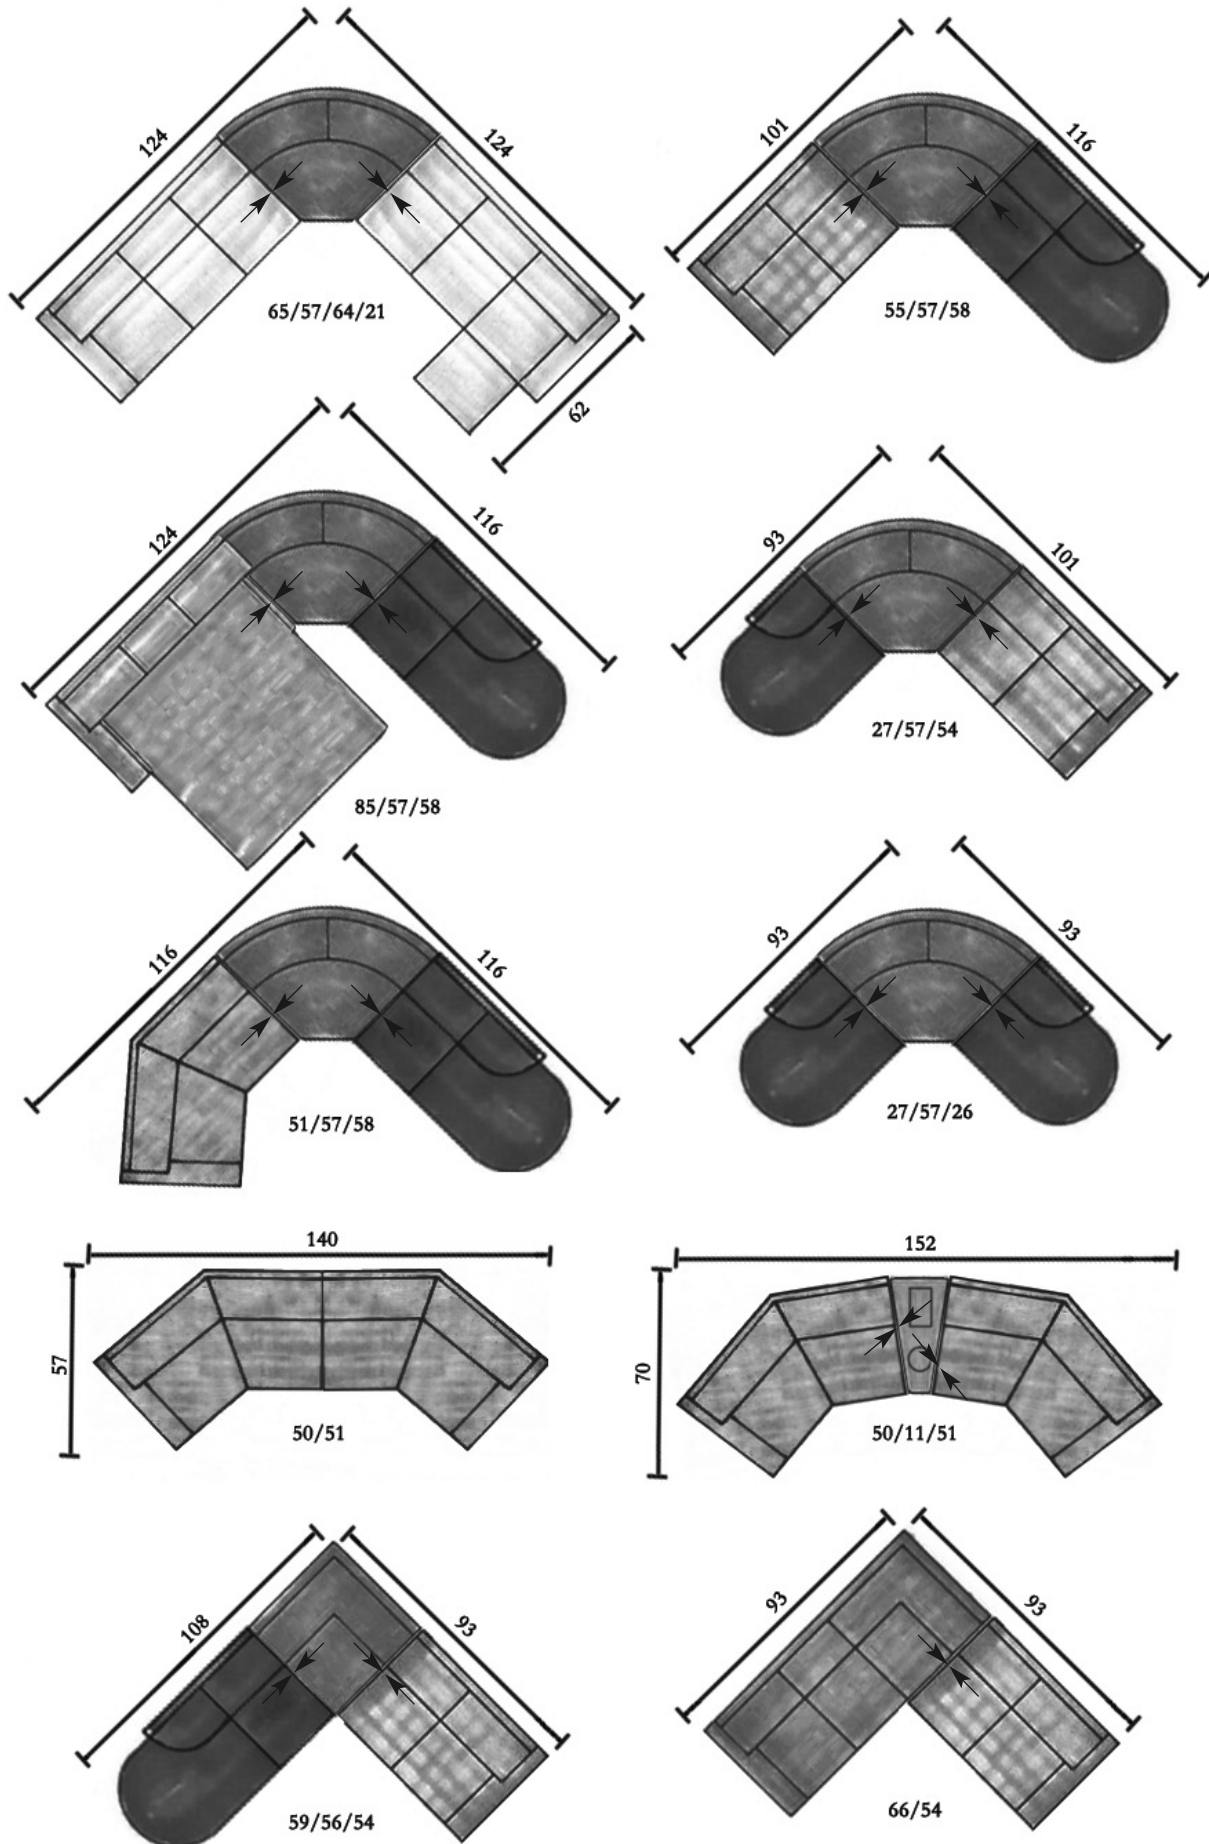

CONFIGURATIONS

SOSA - B

PLEASE NOTE THE FOLLOWING:

When placing your order you must attach a copy of this form with the items that you wish to purchase circled so that there are no misunderstandings.

Please make sure that your customer understands that the sizes indicated on the sheets may vary somewhat due to the nature of the upholstery process.