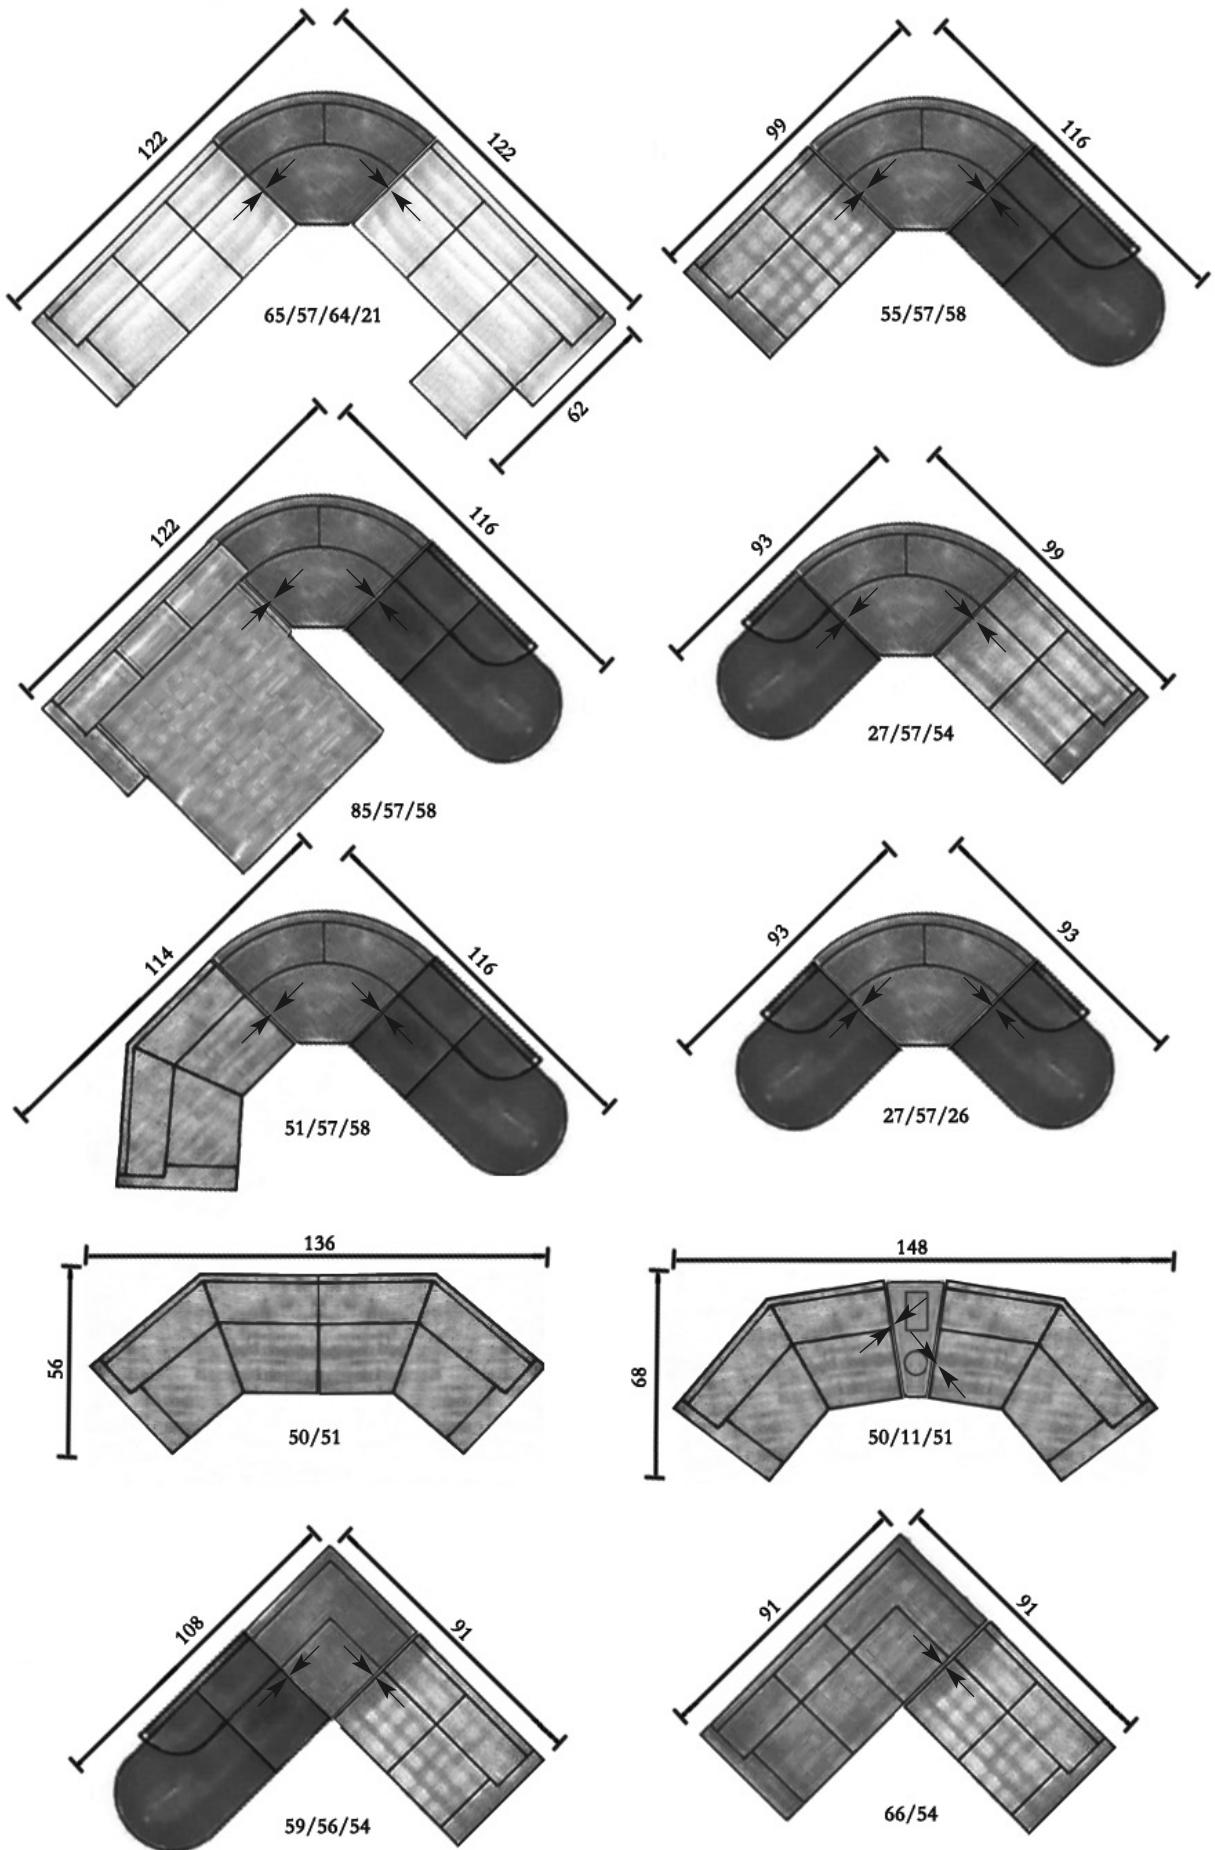

CONFIGURATIONS

POLLA - A

PLEASE NOTE THE FOLLOWING:

When placing your order you must attach a copy of this form with the items that you wish to purchase circled so that there are no misunderstandings.

Please make sure that your customer understands that the sizes indicated on the sheets may vary somewhat due to the nature of the upholstery process.